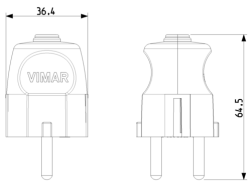

### **2P+E 16A German axial plug black**

Portable 2P+E 16 A 250 V~ plug, German standard, axial cable entry, black

3 - Active

100 NR

00230.B - 2P+E 16A German axial plug white

3D

- **Class group:** Domestic switching devices
- **Class:** Plug with protective contact
- **Material:** Plastic
- **Material quality:** Thermoplastic
- **Degree of protection (IP):** IP20
- **Insert direction:** Straight

- **Connection system:** Screwed terminal
- **Colour:** Black
- **Number of poles:** 2
- **Nominal voltage:** 250 V
- **Nominal current:** 16 A

- 00. CE Marking - EU
- 01. IMQ - Italy ([download](#))
- 10. EAC Eurasian Customs Union

- 37. Marking - Morocco
- 99. WEEE Directive ([download](#))

8 007352043954  
1 NR  
12x5x3.5 [cm]  
30.1 [g]

8 007352043985  
100 NR  
28x25.5x19.5 [cm]  
3,460 [g]