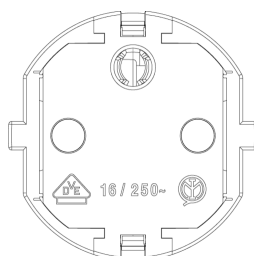

### 2P+E 16A S31 axial plug white

Portable 2P+E 16 A 250 V~ plug, German/French standards, axial cable entry, white

3 - Active

100 NR

00231 - 2P+E 16A S31 axial plug black

3D

- **Class group:** Domestic switching devices
- **Class:** Plug with protective contact
- **Material:** Plastic
- **Material quality:** Thermoplastic
- **Degree of protection (IP):** IP20
- **Insert direction:** Straight

- **Connection system:** Screwed terminal
- **Colour:** White
- **Number of poles:** 2
- **Nominal voltage:** 250 V
- **Nominal current:** 16 A

- 00. CE Marking - EU
- 01. IMQ - Italy ([download](#))
- 10. EAC Eurasian Customs Union

- 37. Marking - Morocco
- 99. WEEE Directive ([download](#))

8007352064393  
1 NR  
12x5x3.5 [cm]  
30.8 [g]

8007352064515  
100 NR  
28x25.5x19.5 [cm]  
3,472 [g]