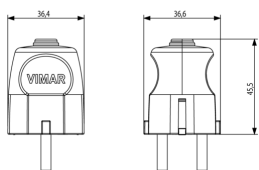

### 2P+E 16A S31 axial plug white

Portable 2P+E 16 A 250 V~ plug, German/French standards, axial cable entry, white

3 - Active

100 NR

00231 - 2P+E 16A S31 axial plug black

3D

- **Class group:** Domestic switching devices
- **Class:** Plug with protective contact
- **Material:** Plastic
- **Material quality:** Thermoplastic
- **Degree of protection (IP):** IP20
- **Insert direction:** Straight

- **Connection system:** Screwed terminal
- **Colour:** White
- **Number of poles:** 2
- **Nominal voltage:** 250 V
- **Nominal current:** 16 A

- 00. CE Marking - EU
- 01. IMQ - Italy ([download](#))
- 10. EAC Eurasian Customs Union

- 37. Marking - Morocco
- 99. WEEE Directive ([download](#))

8007352064393  
1 NR  
12x5x3.5 [cm]  
30.8 [g]

8007352064515  
100 NR  
28x25.5x19.5 [cm]  
3,472 [g]