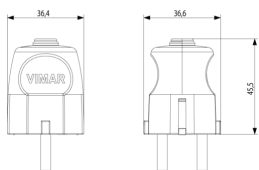

### 2P+E 16A S31 axial plug black

Portable 2P+E 16 A 250 V~ plug, German/French standards, axial cable entry, black

3 - Active

100 NR

00231.B - 2P+E 16A S31 axial plug white

3D

- **Class group:** Domestic switching devices
- **Class:** Plug with protective contact
- **Material:** Plastic
- **Material quality:** Thermoplastic
- **Degree of protection (IP):** IP20
- **Insert direction:** Straight

- 00. CE Marking - EU
- 01. IMQ - Italy ([download](#))
- 10. EAC Eurasian Customs Union

- **Connection system:** Screwed terminal
- **Colour:** Black
- **Number of poles:** 2
- **Nominal voltage:** 250 V
- **Nominal current:** 16 A

- 37. Marking - Morocco
- 99. WEEE Directive ([download](#))

8007352054998  
1 NR  
12x5x3.5 [cm]  
30.59 [g]

8007352055001  
100 NR  
28.5x26x19.5 [cm]  
3,504 [g]