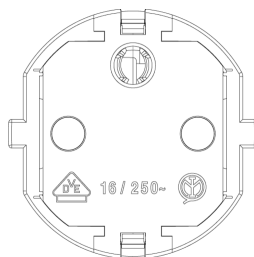

### 2P+E 16A S31 axial plug black

Portable 2P+E 16 A 250 V~ plug, German/French standards, axial cable entry, black

3 - Active

100 NR

00231.B - 2P+E 16A S31 axial plug white

3D

- **Class group:** Domestic switching devices
- **Class:** Plug with protective contact
- **Material:** Plastic
- **Material quality:** Thermoplastic
- **Degree of protection (IP):** IP20
- **Insert direction:** Straight

- 00. CE Marking - EU
- 01. IMQ - Italy ([download](#))
- 10. EAC Eurasian Customs Union

- **Connection system:** Screwed terminal
- **Colour:** Black
- **Number of poles:** 2
- **Nominal voltage:** 250 V
- **Nominal current:** 16 A

- 37. Marking - Morocco
- 99. WEEE Directive ([download](#))

8007352054998  
1 NR  
12x5x3.5 [cm]  
30.59 [g]

8007352055001  
100 NR  
28.5x26x19.5 [cm]  
3,504 [g]