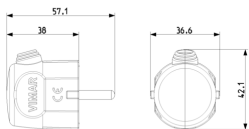

2P+E 16 A 250 V~ plug, German/French standards, 90° cable entry, white

3 - Active

100 NR

00241 - 2P+E 16A S31 90°-plug black

3D

- **Class group:** Domestic switching devices
- **Class:** Plug with protective contact
- **Material:** Plastic
- **Material quality:** Thermoplastic
- **Degree of protection (IP):** IP20
- **Insert direction:** Right-angled

- **Connection system:** Screwed terminal
- **Colour:** White
- **Number of poles:** 2
- **Nominal voltage:** 250 V
- **Nominal current:** 16 A

- 00. CE Marking - EU
- 01. IMQ - Italy ([download](#))
- 10. EAC Eurasian Customs Union

- 37. Marking - Morocco
- 99. WEEE Directive ([download](#))

8007352066069
1 NR
12x5x3.6 [cm]
30.47 [g]

8007352066205
100 NR
28x25.5x19.5 [cm]
3,447 [g]