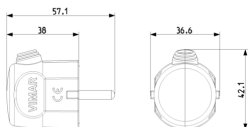

2P+E 16 A 250 V~ plug, German/French standards, 90° cable entry, black

3 - Active

100 NR

00241.B - 2P+E 16A S31 90°-plug white

3D

- **Class group:** Domestic switching devices
- **Class:** Plug with protective contact
- **Material:** Plastic
- **Material quality:** Thermoplastic
- **Degree of protection (IP):** IP20
- **Insert direction:** Right-angled

- 00. CE Marking - EU
- 01. IMQ - Italy ([download](#))
- 10. EAC Eurasian Customs Union

- **Connection system:** Screwed terminal
- **Colour:** Black
- **Number of poles:** 2
- **Nominal voltage:** 250 V
- **Nominal current:** 16 A

- 37. Marking - Morocco
- 99. WEEE Directive ([download](#))

8007352066045
1 NR
12x5x3.6 [cm]
30.41 [g]

8007352066052
100 NR
28x25.5x19.5 [cm]
3,447 [g]