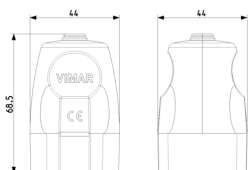

Portable 2P+E 16 A 250 V~ SICURY socket outlet, German standard, axial cable entry, white

3 - Active

50 NR

00250 - 2P+E 16A German axial outlet black

3D

- **Class group:** Domestic switching devices
- **Class:** Coupler with protective contact
- **Material:** Plastic
- **Material quality:** Thermoplastic
- **Halogen free:** Yes
- **Degree of protection (IP):** IP20
- **Insert direction:** Straight

- **Connection system:** Screwed terminal
- **Suitable for protective contact pin:** Yes
- **Colour:** White
- **RAL-number:** 0
- **Number of poles:** 2
- **Nominal voltage:** 250 V
- **Nominal current:** 16 A

- 00. CE Marking - EU
- 10. EAC Eurasian Customs Union

- 37. Marking - Morocco
- 99. WEEE Directive ([download](#))

8007352066373
1 NR
14x6x4 [cm]
52.1 [g]

8007352066380
50 NR
28.5x27x17 [cm]
2,930 [g]

Vimar