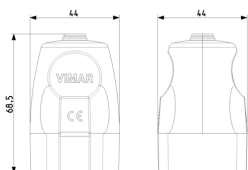

Portable 2P+E 16 A 250 V~ SICURY socket outlet, German standard, axial cable entry, black

3 - Active

50 NR

00250.B - 2P+E 16A German axial outlet white

3D

- **Class group:** Domestic switching devices
- **Class:** Coupler with protective contact
- **Material:** Plastic
- **Material quality:** Thermoplastic
- **Halogen free:** Yes
- **Degree of protection (IP):** IP20
- **Insert direction:** Straight

- **Connection system:** Screwed terminal
- **Suitable for protective contact pin:** Yes
- **Colour:** Black
- **RAL-number:** 0
- **Number of poles:** 2
- **Nominal voltage:** 250 V
- **Nominal current:** 16 A

- 00. CE Marking - EU
- 10. EAC Eurasian Customs Union

- 37. Marking - Morocco
- 99. WEEE Directive ([download](#))

8007352066212
1 NR
14x6x4 [cm]
51.81 [g]

8007352066267
50 NR
28.5x27x17 [cm]
2,923 [g]

Vimar