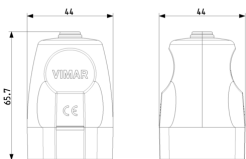

Portable plugs&socket outlets: 2P+E 16A French axial outlet white

00251.B

Portable installation / Plugs and socket outlets / Portable plugs&socket outlets / Supernova series plugs&sockets

2P+E 16A French axial outlet white

Portable 2P+E 16 A 250 V~ SICURY socket outlet, French standard, axial cable entry, white

3 - Active

50 NR

3D