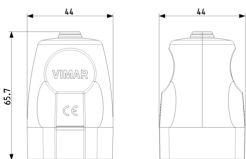

### **2P+E 16A French axial outlet black**

Portable 2P+E 16 A 250 V~ SICURY socket outlet, French standard, axial cable entry, black

3 - Active

50 NR

00251.B - 2P+E 16A French axial outlet white

3D

- **Class group:** Domestic switching devices
- **Class:** Coupler with protective contact
- **Model:** Earthing pin
- **Material:** Plastic
- **Material quality:** Thermoplastic
- **Halogen free:** Yes
- **Degree of protection (IP):** IP20
- **Insert direction:** Straight

- **Connection system:** Screwed terminal
- **Suitable for protective contact pin:** Yes
- **Colour:** Black
- **RAL-number:** 0
- **Number of poles:** 2
- **Nominal voltage:** 250 V
- **Nominal current:** 16 A

- 00. CE Marking - EU
- 10. EAC Eurasian Customs Union

- 37. Marking - Morocco
- 99. WEEE Directive ([download](#))

8 007352066397

8007352066397  
1 NR  
14x6x4 [cm]  
48.6 [g]

8 007352066403

8007352066403  
50 NR  
27x26x16.5 [cm]  
2,738 [g]