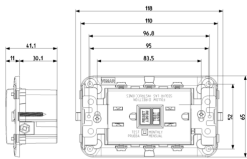

3 - Active

5 NR