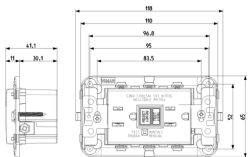

NEVE UP: Two 2P+E 15A USA outlet with GFCI white

00296

Wiring devices / Traditional wiring devices / NEVE UP / Devices

Two 2P+E 15A USA outlet with GFCI white

Two 2P+T 15 A 125 V~ 60 Hz American standard socket outlets with Ground Fault Circuit Interrupter (GFCI), device complete with mounting frame, to be completed with 3-module Plana or Neve Up cover plates, white

3 - Active

5 NR

- [Multilanguage instructions sheet \(512 kb\)](#)

3D

- **Class group:** Domestic switching devices
- **Class:** Socket outlet
- **Number of modules (module system):** 3
- **Number of socket outlets switchable:** 0
- **With hinged lid:** No
- **Label space/information surface:** Yes
- **Colour:** White
- **RAL-number (similar):** 9016
- **Metallic colour:** No
- **Transparent:** No
- **Lockable:** No
- **Eject-mechanism:** No
- **Insulated mounting:** No
- **With miniature fuse:** No
- **Mounting method:** Flush-mounted
- **Type of fastening:** Mounting with screw
- **Material:** Plastic
- **Material quality:** Thermoplastic
- **Surface protection:** Untreated
- **Surface finishing:** Glossy
- **Anti-bacterial treatment:** No
- **With loop through function:** No
- **With on/off switch:** No
- **Rotated central insert:** No
- **Nominal current:** 15 A
- **Nominal voltage:** 125 V
- **Frequency:** 60,00 - 60,01 HZ
- **Rated fault current:** 6 mA
- **Device depth:** 41,10 mm

- 00. CE Marking - EU
- 19. NOM - Mexico
- 29. QCERT - Colombia ([download](#))
- 37. Marking - Morocco

8007352667297
1 NR
6.7x5.2x12 [cm]
162.97 [g]

8007352667303
5 NR
29.5x13.5x7.7 [cm]
889.85 [g]

8007352667310
95 NR
55.5x37.5x29 [cm]
17,787.15 [g]