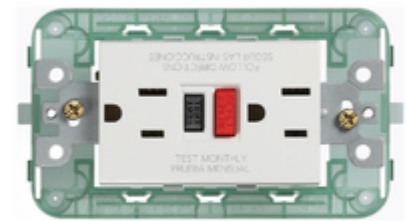

NEVE UP: Two 2P+E 15A USA outlet with GFCI white

00296

Wiring devices / Traditional wiring devices / NEVE UP / Devices

Two 2P+E 15A USA outlet with GFCI white

Two 2P+T 15 A 125 V~ 60 Hz American standard socket outlets with Ground Fault Circuit Interrupter (GFCI), device complete with mounting frame, to be completed with 3-module Plana or Neve Up cover plates, white

3 - Active

5 NR

- [Multilanguage instructions sheet \(512 kb\)](#)

3D

- **Class group:** Domestic switching devices
- **Class:** Socket outlet
- **Number of modules (module system):** 3
- **Number of socket outlets switchable:** 0
- **With hinged lid:** No
- **Label space/information surface:** Yes
- **Colour:** White
- **RAL-number (similar):** 9016
- **Metallic colour:** No
- **Transparent:** No
- **Lockable:** No
- **Eject-mechanism:** No
- **Insulated mounting:** No
- **With miniature fuse:** No
- **Mounting method:** Flush-mounted
- **Type of fastening:** Mounting with screw
- **Material:** Plastic
- **Material quality:** Thermoplastic
- **Surface protection:** Untreated
- **Surface finishing:** Glossy
- **Anti-bacterial treatment:** No
- **With loop through function:** No
- **With on/off switch:** No
- **Rotated central insert:** No
- **Nominal current:** 15 A
- **Nominal voltage:** 125 V
- **Frequency:** 60,00 - 60,01 HZ
- **Rated fault current:** 6 mA
- **Device depth:** 41,10 mm