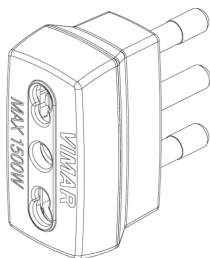

Adaptors: S17 adaptor +P17/11 outlet white

00300.B

Portable installation / Plugs and socket outlets / Adaptors / Residential adaptors

S17 adaptor +P17/11 outlet white

SICURY 250 V~ 1-way adaptor, white - max load 1500 W - 2P+E 16 A plug, Italian standard S17 - 2P+E 16 A Bpresa socket outlet, Italian standard P17/11

3 - Active

100 NR

00300 - S17 adaptor
+P17/11 outlet black

3D

- **Class group:** Domestic switching devices
- **Class:** Plug adapter
- **Model:** Single
- **With plug for AU/NZ/PG/AR (AS/NZS 3112) (type I):** No
- **With plug for BE/DE/NL/RU (protective contact CEE 7/4, type F):** No
- **With plug for FR (earth pin) (type E):** No
- **With plug for UK/HK (BS 1363) (type G):** No
- **With plug for IT (S/P 11):** No

- **With plug for IT (S/P 17) (type L):** Yes
- **With plug for US/CA/CN (NEMA 1-15) (type A):** No
- **With plug for US/CA/CN (NEMA 5-15) (type B):** No
- **Type of bus:** IT (S/P 17) (type L)
- **Number of USB ports:** 0
- **Colour:** White
- **Nominal voltage:** 230,00 - 230,01 V
- **Nominal current:** 0,00 - 16,00 A