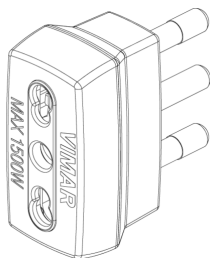

## Adaptors: S17 adaptor +P17/11 outlet black

**00300**

Portable installation / Plugs and socket outlets / Adaptors / Residential adaptors

### **S17 adaptor +P17/11 outlet black**

SICURY 250 V~ 1-way adaptor, black - max load 1500 W - 2P+E 16 A plug, Italian standard S17 - 2P+E 16 A Bpresa socket outlet, Italian standard P17/11

3 - Active

100 NR

00300.B - S17 adaptor  
+P17/11 outlet white

3D

- **Class group:** Domestic switching devices
- **Class:** Plug adapter
- **Model:** Single
- **With plug for AU/NZ/PG/AR (AS/NZS 3112) (type I):** No
- **With plug for BE/DE/NL/RU (protective contact CEE 7/4, type F):** No
- **With plug for FR (earth pin) (type E):** No
- **With plug for UK/HK (BS 1363) (type G):** No
- **With plug for IT (S/P 11):** No

- **With plug for IT (S/P 17) (type L):** Yes
- **With plug for US/CA/CN (NEMA 1-15) (type A):** No
- **With plug for US/CA/CN (NEMA 5-15) (type B):** No
- **Type of bus:** IT (S/P 17) (type L)
- **Number of USB ports:** 0
- **Colour:** Black
- **Nominal voltage:** 230,00 - 230,01 V
- **Nominal current:** 0,00 - 16,00 A