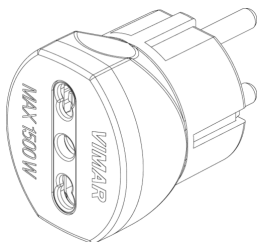

Adaptors: German/French adaptor +P17/11 out. white

00301.B

Portable installation / Plugs and socket outlets / Adaptors / Residential adaptors

German/French adaptor +P17/11 out. white

SICURY 250 V~ 1-way adaptor, white - max load 1500 W - 2P+E 16 A plug, German/French standards - 2P+E 16 A Bpresa socket outlet, Italian standard P17/11

3 - Active

50 NR

00301 - German/French adaptor +P17/11 out. black

3D

- **Class group:** Domestic switching devices
- **Class:** Plug adapter
- **Model:** Single
- **With plug for AU/NZ/PG/AR (AS/NZS 3112) (type I):** No
- **With plug for BE/DE/NL/RU (protective contact CEE 7/4, type F):** Yes
- **With plug for FR (earth pin) (type E):** Yes
- **With plug for UK/HK (BS 1363) (type G):** No
- **With plug for IT (S/P 11):** No
- **With plug for IT (S/P 17) (type L):** No
- **With plug for US/CA/CN (NEMA 1-15) (type A):** No
- **With plug for US/CA/CN (NEMA 5-15) (type B):** No
- **Type of bus:** IT (S/P 17) (type L)
- **Number of USB ports:** 0
- **Colour:** White
- **Nominal voltage:** 230,00 - 230,01 V
- **Nominal current:** 0,00 - 16,00 A
- 00. CE Marking - EU
- 01. IMQ - Italy ([download](#))
- 10. EAC Eurasian Customs Union
- 37. Marking - Morocco
- 98. Warning for adapters ([download](#))
- 99. WEEE Directive ([download](#))

8007352066533
1 NR
14x6x3.7 [cm]
48.72 [g]

8007352066540
50 NR
27.5x25x15 [cm]
2,436 [g]