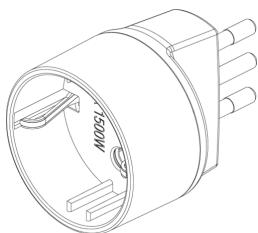

## Adaptors: S11 adaptor +P30 outlet white

### 00302.B

Portable installation / Plugs and socket outlets / Adaptors / Residential adaptors

### S11 adaptor +P30 outlet white

SICURY 250 V~ 1-way adaptor, white - max load 1500 W - 2P+E 10 A plug, Italian standard S11 - 2P+E 16 A socket outlet, Italian standard P30 (lateral and central earth contacts)

3 - Active

50 NR

00302 - S11 adaptor +P30 outlet black

3D

- **Class group:** Domestic switching devices
  - **Class:** Plug adapter
  - **Model:** Single
  - **With plug for AU/NZ/PG/AR (AS/NZS 3112) (type I):** No
  - **With plug for BE/DE/NL/RU (protective contact CEE 7/4, type F):** No
  - **With plug for FR (earth pin) (type E):** No
  - **With plug for UK/HK (BS 1363) (type G):** No
  - **With plug for IT (S/P 11):** Yes
  - **With plug for IT (S/P 17) (type L):** No
  - **With plug for US/CA/CN (NEMA 1-15) (type A):** No
  - **With plug for US/CA/CN (NEMA 5-15) (type B):** No
  - **Type of bus:** IT (P 30)
  - **Number of USB ports:** 0
  - **Colour:** White
  - **Nominal voltage:** 230,00 - 230,01 V
  - **Nominal current:** 0,00 - 10,00 A
- 
- 00. CE Marking - EU
  - 01. IMQ - Italy ([download](#))
  - 10. EAC Eurasian Customs Union
  - 37. Marking - Morocco
  - 98. Warning for adapters ([download](#))
  - 99. WEEE Directive ([download](#))