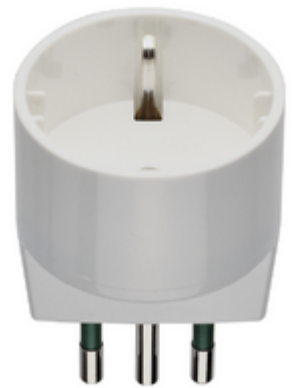

## Adaptors: S11 adaptor +P30 outlet white

### 00302.B

Portable installation / Plugs and socket outlets / Adaptors / Residential adaptors

### S11 adaptor +P30 outlet white

SICURY 250 V~ 1-way adaptor, white - max load 1500 W - 2P+E 10 A plug, Italian standard S11 - 2P+E 16 A socket outlet, Italian standard P30 (lateral and central earth contacts)

3 - Active

50 NR

00302 - S11 adaptor +P30 outlet black

3D

- **Class group:** Domestic switching devices
  - **Class:** Plug adapter
  - **Model:** Single
  - **With plug for AU/NZ/PG/AR (AS/NZS 3112) (type I):** No
  - **With plug for BE/DE/NL/RU (protective contact CEE 7/4, type F):** No
  - **With plug for FR (earth pin) (type E):** No
  - **With plug for UK/HK (BS 1363) (type G):** No
  - **With plug for IT (S/P 11):** Yes
  - **With plug for IT (S/P 17) (type L):** No
  - **With plug for US/CA/CN (NEMA 1-15) (type A):** No
  - **With plug for US/CA/CN (NEMA 5-15) (type B):** No
  - **Type of bus:** IT (P 30)
  - **Number of USB ports:** 0
  - **Colour:** White
  - **Nominal voltage:** 230,00 - 230,01 V
  - **Nominal current:** 0,00 - 10,00 A
- 
- 00. CE Marking - EU
  - 01. IMQ - Italy ([download](#))
  - 10. EAC Eurasian Customs Union
  - 37. Marking - Morocco
  - 98. Warning for adapters ([download](#))
  - 99. WEEE Directive ([download](#))