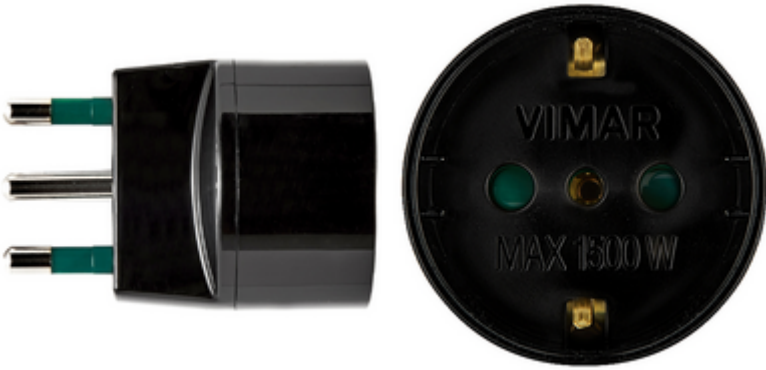

## Adaptors: S11 adaptor +P30 outlet black

**00302**

Portable installation / Plugs and socket outlets / Adaptors / Residential adaptors

### **S11 adaptor +P30 outlet black**

SICURY 250 V~ 1-way adaptor, black - max load 1500 W - 2P+E 10 A plug, Italian standard S11 - 2P+E 16 A socket outlet, Italian standard P30 (lateral and central earth contacts)

3 - Active

50 NR

00302.B - S11 adaptor +P30 outlet white

3D

- **Class group:** Domestic switching devices
- **Class:** Plug adapter
- **Model:** Single
- **With plug for AU/NZ/PG/AR (AS/NZS 3112) (type I):** No
- **With plug for BE/DE/NL/RU (protective contact CEE 7/4, type F):** No
- **With plug for FR (earth pin) (type E):** No
- **With plug for UK/HK (BS 1363) (type G):** No
- **With plug for IT (S/P 11):** Yes
- **With plug for IT (S/P 17) (type L):** No
- **With plug for US/CA/CN (NEMA 1-15) (type A):** No
- **With plug for US/CA/CN (NEMA 5-15) (type B):** No
- **Type of bus:** IT (P 30)
- **Number of USB ports:** 0
- **Colour:** Black
- **Nominal voltage:** 230,00 - 230,01 V
- **Nominal current:** 0,00 - 10,00 A
- 00. CE Marking - EU
- 01. IMQ - Italy ([download](#))
- 10. EAC Eurasian Customs Union
- 37. Marking - Morocco
- 98. Warning for adapters ([download](#))
- 99. WEEE Directive ([download](#))