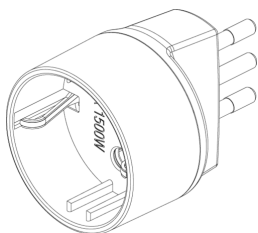

## Adaptors: S11 adaptor +P30 outlet black

**00302**

Portable installation / Plugs and socket outlets / Adaptors / Residential adaptors

### **S11 adaptor +P30 outlet black**

SICURY 250 V~ 1-way adaptor, black - max load 1500 W - 2P+E 10 A plug, Italian standard S11 - 2P+E 16 A socket outlet, Italian standard P30 (lateral and central earth contacts)

3 - Active

50 NR

00302.B - S11 adaptor +P30 outlet white

3D

- **Class group:** Domestic switching devices
- **Class:** Plug adapter
- **Model:** Single
- **With plug for AU/NZ/PG/AR (AS/NZS 3112) (type I):** No
- **With plug for BE/DE/NL/RU (protective contact CEE 7/4, type F):** No
- **With plug for FR (earth pin) (type E):** No
- **With plug for UK/HK (BS 1363) (type G):** No
- **With plug for IT (S/P 11):** Yes
- **With plug for IT (S/P 17) (type L):** No
- **With plug for US/CA/CN (NEMA 1-15) (type A):** No
- **With plug for US/CA/CN (NEMA 5-15) (type B):** No
- **Type of bus:** IT (P 30)
- **Number of USB ports:** 0
- **Colour:** Black
- **Nominal voltage:** 230,00 - 230,01 V
- **Nominal current:** 0,00 - 10,00 A
- 00. CE Marking - EU
- 01. IMQ - Italy ([download](#))
- 10. EAC Eurasian Customs Union
- 37. Marking - Morocco
- 98. Warning for adapters ([download](#))
- 99. WEEE Directive ([download](#))