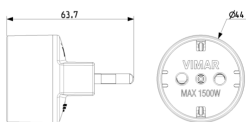

Adaptors: S17 adaptor +P30 outlet black

00303

Portable installation / Plugs and socket outlets / Adaptors / Residential adaptors

S17 adaptor +P30 outlet black

SICURY 250 V~ 1-way adaptor, black - max load 1500 W - 2P+E 16 A plug, Italian standard S17 - 2P+E 16 A socket outlet, Italian standard P30 (lateral and central earth contacts)

3 - Active

50 NR

00303.B - S17 adaptor +P30 outlet white

3D

- **Class group:** Domestic switching devices
 - **Class:** Plug adapter
 - **Model:** Single
 - **With plug for AU/NZ/PG/AR (AS/NZS 3112) (type I):** No
 - **With plug for BE/DE/NL/RU (protective contact CEE 7/4, type F):** No
 - **With plug for FR (earth pin) (type E):** No
 - **With plug for UK/HK (BS 1363) (type G):** No
 - **With plug for IT (S/P 11):** No
 - **With plug for IT (S/P 17) (type L):** Yes
 - **With plug for US/CA/CN (NEMA 1-15) (type A):** No
 - **With plug for US/CA/CN (NEMA 5-15) (type B):** No
 - **Type of bus:** IT (P 30)
 - **Number of USB ports:** 0
 - **Colour:** Black
 - **Nominal voltage:** 230,00 - 230,01 V
 - **Nominal current:** 0,00 - 16,00 A
-
- 00. CE Marking - EU
 - 01. IMQ - Italy ([download](#))
 - 10. EAC Eurasian Customs Union
 - 37. Marking - Morocco
 - 98. Warning for adapters ([download](#))
 - 99. WEEE Directive ([download](#))

8007352066618
1 NR
14x6x4.3 [cm]
37.67 [g]

8007352066625
50 NR
27x25x15 [cm]
2,203 [g]