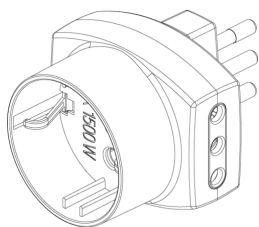

### S11 multi-adaptor+2P11+P30 outlets black

SICURY 250 V~ multiway adaptor, black - max load 1500 W - 2P+E 10 A plug, Italian standard S11 - two 2P+E 10 A socket outlets, Italian standard P11 and one 2P+E 16 A socket outlet, Italian standard P30 (lateral and central earth contacts)

3 - Active

50 NR

00322.B - S11 multi-adaptor+2P11+P30 outlets white

3D

- **Class group:** Domestic switching devices
- **Class:** Plug adapter
- **Model:** Compact
- **With plug for AU/NZ/PG/AR (AS/NZS 3112) (type I):** No
- **With plug for BE/DE/NL/RU (protective contact CEE 7/4, type F):** No
- **With plug for FR (earth pin) (type E):** No
- **With plug for UK/HK (BS 1363) (type G):** No
- **With plug for IT (S/P 11):** Yes
- **With plug for IT (S/P 17) (type L):** No
- **With plug for US/CA/CN (NEMA 1-15) (type A):** No
- **With plug for US/CA/CN (NEMA 5-15) (type B):** No
- **Type of bus:** Other
- **Number of USB ports:** 0
- **Colour:** Black
- **Nominal voltage:** 230,00 - 230,01 V
- **Nominal current:** 0,00 - 10,00 A