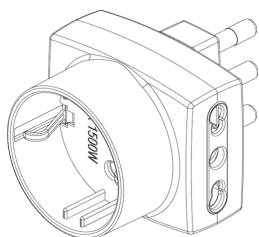

Adaptors: S17 multi-adap.+2P17/11+P30 outs smoke-g

00323.F

Portable installation / Plugs and socket outlets / Adaptors / Residential adaptors

S17 multi-adap.+2P17/11+P30 outs smoke-g

SICURY 250 V~ multiway adaptor, smoke-grey - max load 1500 W - 2P+E 16 A plug, Italian standard S17 - two 2P+E 16 A Bpresa socket outlet, Italian standard P17/11 and one 2P+E 16 A socket outlet, Italian standard P30 (lateral and central earth contacts)

2 - Will be discontinued

50 NR

00324 - S31 multi-adaptor
+3P17/11 outlet black

00324.B - S31 multi-adaptor
+3P17/11 outlet white

3D

- **Class group:** Domestic switching devices
- **Class:** Plug adapter
- **Model:** Compact
- **With plug for AU/NZ/PG/AR (AS/NZS 3112) (type I):** No
- **With plug for BE/DE/NL/RU (protective contact CEE 7/4, type F):** No
- **With plug for FR (earth pin) (type E):** No
- **With plug for UK/HK (BS 1363) (type G):** No
- **With plug for IT (S/P 11):** No
- **With plug for IT (S/P 17) (type L):** Yes
- **With plug for US/CA/CN (NEMA 1-15) (type A):** No
- **With plug for US/CA/CN (NEMA 5-15) (type B):** No
- **Type of bus:** Other
- **Number of USB ports:** 0
- **Colour:** Other
- **Nominal voltage:** 230,00 - 230,01 V
- **Nominal current:** 0,00 - 16,00 A

- 00. CE Marking - EU
- 01. IMQ - Italy ([download](#))
- 37. Marking - Morocco
- 98. Warning for adapters ([download](#))
- 99. WEEE Directive ([download](#))

8007352278882
1 NR
14x6x4.3 [cm]
66.73 [g]