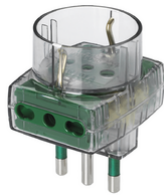

Adaptors: S17 multi-adaptor+2P17/11+P30 out. black

00323

Portable installation / Plugs and socket outlets / Adaptors / Residential adaptors

S17 multi-adaptor+2P17/11+P30 out. black

SICURY 250 V~ multiway adaptor, black - max load 1500 W - 2P+E 16 A plug, Italian standard S17 - two 2P+E 16 A Bpresa socket outlet, Italian standard P17/11 and one 2P+E 16 A socket outlet, Italian standard P30 (lateral and central earth contacts)

3 - Active

50 NR

00323.B - S17 multi-adaptor+2P17/11+P30 out. white

00323.F - S17 multi-adap.+2P17/11+P30 outs smoke-g

3D

- **Class group:** Domestic switching devices
- **Class:** Plug adapter
- **Model:** Compact
- **With plug for AU/NZ/PG/AR (AS/NZS 3112) (type I):** No
- **With plug for BE/DE/NL/RU (protective contact CEE 7/4, type F):** No
- **With plug for FR (earth pin) (type E):** No
- **With plug for UK/HK (BS 1363) (type G):** No
- **With plug for IT (S/P 11):** No
- **With plug for IT (S/P 17) (type L):** Yes
- **With plug for US/CA/CN (NEMA 1-15) (type A):** No
- **With plug for US/CA/CN (NEMA 5-15) (type B):** No
- **Type of bus:** Other
- **Number of USB ports:** 0
- **Colour:** Black
- **Nominal voltage:** 230,00 - 230,01 V
- **Nominal current:** 0,00 - 16,00 A