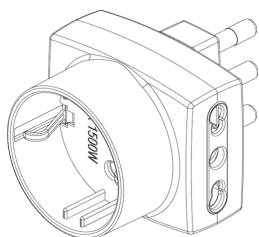

Adaptors: S17 multi-adaptor+2P17/11+P30 out. black

00323

Portable installation / Plugs and socket outlets / Adaptors / Residential adaptors

S17 multi-adaptor+2P17/11+P30 out. black

SICURY 250 V~ multiway adaptor, black - max load 1500 W - 2P+E 16 A plug, Italian standard S17 - two 2P+E 16 A Bpresa socket outlet, Italian standard P17/11 and one 2P+E 16 A socket outlet, Italian standard P30 (lateral and central earth contacts)

3 - Active

50 NR

00323.B - S17 multi-adaptor+2P17/11+P30 out. white

00323.F - S17 multi-adap.+2P17/11+P30 outs smoke-g

3D

- **Class group:** Domestic switching devices
- **Class:** Plug adapter
- **Model:** Compact
- **With plug for AU/NZ/PG/AR (AS/NZS 3112) (type I):** No
- **With plug for BE/DE/NL/RU (protective contact CEE 7/4, type F):** No
- **With plug for FR (earth pin) (type E):** No
- **With plug for UK/HK (BS 1363) (type G):** No
- **With plug for IT (S/P 11):** No
- **With plug for IT (S/P 17) (type L):** Yes
- **With plug for US/CA/CN (NEMA 1-15) (type A):** No
- **With plug for US/CA/CN (NEMA 5-15) (type B):** No
- **Type of bus:** Other
- **Number of USB ports:** 0
- **Colour:** Black
- **Nominal voltage:** 230,00 - 230,01 V
- **Nominal current:** 0,00 - 16,00 A