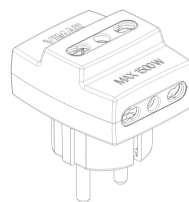

Adaptors: S31 multi-adaptor +3P17/11 outlet white

00324.B

Portable installation / Plugs and socket outlets / Adaptors / Residential adaptors

S31 multi-adaptor +3P17/11 outlet white

SICURY 250 V~ multiway adaptor, white - max load 1500 W - 2P+E 16 A plug, German/French standards - three 2P+E 16 A Bpresa socket outlets, Italian standard P17/11

3 - Active

50 NR

00324 - S31 multi-adaptor
+3P17/11 outlet black

3D

- **Class group:** Domestic switching devices
- **Class:** Plug adapter
- **Model:** Compact
- **With plug for AU/NZ/PG/AR (AS/NZS 3112) (type I):** No
- **With plug for BE/DE/NL/RU (protective contact CEE 7/4, type F):** Yes
- **With plug for FR (earth pin) (type E):** Yes
- **With plug for UK/HK (BS 1363) (type G):** No
- **With plug for IT (S/P 11):** No

- **With plug for IT (S/P 17) (type L):** No
- **With plug for US/CA/CN (NEMA 1-15) (type A):** No
- **With plug for US/CA/CN (NEMA 5-15) (type B):** No
- **Type of bus:** IT (S/P 17) (type L)
- **Number of USB ports:** 0
- **Colour:** White
- **Nominal voltage:** 230,00 - 230,01 V
- **Nominal current:** 0,00 - 16,00 A