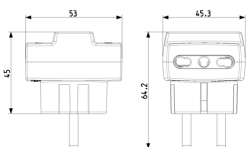

Adaptors: S31 multi-adaptor +3P17/11 outlet white

00324.B

Portable installation / Plugs and socket outlets / Adaptors / Residential adaptors

S31 multi-adaptor +3P17/11 outlet white

SICURY 250 V~ multiway adaptor, white - max load 1500 W - 2P+E 16 A plug, German/French standards - three 2P+E 16 A Bpresa socket outlets, Italian standard P17/11

3 - Active

50 NR

3D