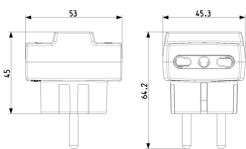

Adaptors: S31 multi-adaptor +3P17/11 outlet black

00324

Portable installation / Plugs and socket outlets / Adaptors / Residential adaptors

S31 multi-adaptor +3P17/11 outlet black

SICURY 250 V~ multiway adaptor, black - max load 1500 W - 2P+E 16 A plug, German/French standards - three 2P+E 16 A Bpresa socket outlets, Italian standard P17/11

3 - Active

50 NR

3D