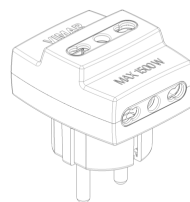

### **S31 multi-adaptor +3P17/11 outlet black**

SICURY 250 V~ multiway adaptor, black - max load 1500 W - 2P+E 16 A plug, German/French standards - three 2P+E 16 A Bpresa socket outlets, Italian standard P17/11

3 - Active

50 NR

00324.B - S31 multi-adaptor +3P17/11 outlet white

3D

- **Class group:** Domestic switching devices
- **Class:** Plug adapter
- **Model:** Compact
- **With plug for AU/NZ/PG/AR (AS/NZS 3112) (type I):** No
- **With plug for BE/DE/NL/RU (protective contact CEE 7/4, type F):** Yes
- **With plug for FR (earth pin) (type E):** Yes
- **With plug for UK/HK (BS 1363) (type G):** No
- **With plug for IT (S/P 11):** No