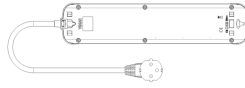

3D

- **Class group:** Domestic switching devices
- **Class:** Socket outlet combination
- **Housing shape:** Rectangular
- **Number of socket outlets CEE 7/1 (no protective contact):** 0
- **Number of socket outlets CEE 7/16 (EURO):** 0
- **Number of socket outlets with protective contact CEE 7/3 (type F):** 3
- **Number of socket outlets with earth pin:** 3
- **Number of socket outlets Italian standard type Bipasso:** 0
- **Number of socket outlets Italian standard type P11:** 0
- **Number of socket outlets Italian standard type P17:** 0
- **Number of NEMA-outlets:** 0
- **Number of socket outlets Swiss standard type 13:** 0
- **Number of socket outlets Swiss standard type 15:** 0
- **Number of socket outlets Swiss standard type 23:** 0
- **Number of socket outlets Swiss standard type 25:** 0
- **With on/off switch:** Yes
- **Residual current circuit breaker (RCCB):** No
- **Number of universal multi standard sockets:** 0
- **Mains filter:** No
- **Number of other socket outlets:** 0
- **Number of USB connections:** 4
- **Over voltage protection:** No
- **Nominal current:** 16 A
- **With cover:** No
- **Material:** Plastic
- **Material quality:** Thermoplastic
- **Surface protection:** Untreated
- **Surface finishing:** Glossy
- **Colour:** White
- **RAL-number (similar):** 9016
- **Transparent:** No
- **Degree of protection (IP):** IP20
- **Length of power cord:** 1,50 m
- **Rotated central insert:** No
- **Angle rotated central insert:** 45°