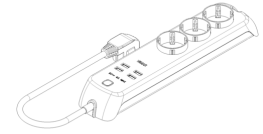

3D

- **Class group:** Domestic switching devices
- **Class:** Socket outlet combination
- **Housing shape:** Rectangular
- **Number of socket outlets CEE 7/1 (no protective contact):** 0
- **Number of socket outlets CEE 7/16 (EURO):** 0
- **Number of socket outlets with protective contact CEE 7/3 (type F):** 3
- **Number of socket outlets with earth pin:** 3
- **Number of socket outlets Italian standard type Bipasso:** 0
- **Number of socket outlets Italian standard type P11:** 0
- **Number of socket outlets Italian standard type P17:** 0
- **Number of NEMA-outlets:** 0
- **Number of socket outlets Swiss standard type 13:** 0
- **Number of socket outlets Swiss standard type 15:** 0
- **Number of socket outlets Swiss standard type 23:** 0
- **Number of socket outlets Swiss standard type 25:** 0
- **With on/off switch:** Yes
- **Residual current circuit breaker (RCCB):** No
- **Number of universal multi standard sockets:** 0
- **Mains filter:** No
- **Number of other socket outlets:** 0
- **Number of USB connections:** 4
- **Over voltage protection:** No
- **Nominal current:** 16 A
- **With cover:** No
- **Material:** Plastic
- **Material quality:** Thermoplastic
- **Surface protection:** Untreated
- **Surface finishing:** Glossy
- **Colour:** White
- **RAL-number (similar):** 9016
- **Transparent:** No
- **Degree of protection (IP):** IP20
- **Length of power cord:** 1,50 m
- **Rotated central insert:** No
- **Angle rotated central insert:** 45°