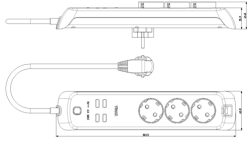

3D

- **Class group:** Domestic switching devices
- **Class:** Socket outlet combination
- **Housing shape:** Rectangular
- **Number of socket outlets CEE 7/1 (no protective contact):** 0
- **Number of socket outlets CEE 7/16 (EURO):** 0
- **Number of socket outlets with protective contact CEE 7/3 (type F):** 3
- **Number of socket outlets with earth pin:** 3
- **Number of socket outlets Italian standard type Bipasso:** 0
- **Number of socket outlets Italian standard type P11:** 0
- **Number of socket outlets Italian standard type P17:** 0
- **Number of NEMA-outlets:** 0
- **Number of socket outlets Swiss standard type 13:** 0
- **Number of socket outlets Swiss standard type 15:** 0
- **Number of socket outlets Swiss standard type 23:** 0
- **Number of socket outlets Swiss standard type 25:** 0
- **With on/off switch:** Yes
- **Residual current circuit breaker (RCCB):** No
- **Number of universal multi standard sockets:** 0
- **Mains filter:** No
- **Number of other socket outlets:** 0
- **Number of USB connections:** 4
- **Over voltage protection:** No
- **Nominal current:** 16 A
- **With cover:** No
- **Material:** Plastic
- **Material quality:** Thermoplastic
- **Surface protection:** Untreated
- **Surface finishing:** Glossy
- **Colour:** White
- **RAL-number (similar):** 9016
- **Transparent:** No
- **Degree of protection (IP):** IP20
- **Length of power cord:** 1,50 m
- **Rotated central insert:** No
- **Angle rotated central insert:** 45°