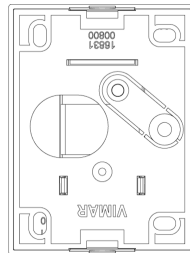

## Shared components: Frame for orientable support white

**00800**

Wiring devices / Traditional wiring devices / Shared components / Mounting frames

### Frame for orientable support white

Frame for orientable supports surface mounting, white

3 - Active

4 NR

3D

- **Class group:** Domestic switching devices
- **Class:** Accessories/spare parts for movement sensor

- **Type of accessory/spare part:** Other
- **Colour:** White

8 0 0 7 3 5 2 4 4 2 5 1 1

8007352442511  
1 NR  
12x8x1.5 [cm]  
24 [g]

8 0 0 7 3 5 2 4 4 2 5 2 8

8007352442528  
4 NR  
14.4x9x6 [cm]  
124.3 [g]