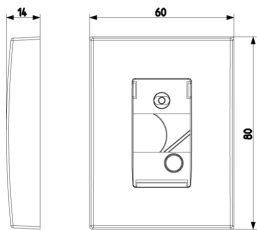

## Shared components: Frame for orientable support white

**00800**

Wiring devices / Traditional wiring devices / Shared components / Mounting frames

### Frame for orientable support white

Frame for orientable supports surface mounting, white

3 - Active

4 NR

3D

- **Class group:** Domestic switching devices
- **Class:** Accessories/spare parts for movement sensor

- **Type of accessory/spare part:** Other
- **Colour:** White

8 0 0 7 3 5 2 4 4 2 5 1 1

8007352442511  
1 NR  
12x8x1.5 [cm]  
24 [g]

8 0 0 7 3 5 2 4 4 2 5 2 8

8007352442528  
4 NR  
14.4x9x6 [cm]  
124.3 [g]