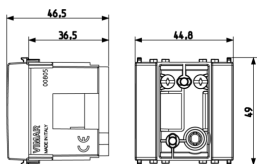

Adaptor for orientable support white

Adaptor for orientable supports flush mounting, white - 2 modules

3 - Active

5 NR

3D

- **Class group:** Domestic switching devices
- **Class:** Accessories/spare parts for movement sensor

- **Type of accessory/spare part:** Other
- **Colour:** White

96. Electrotechnical expert ([download](#))