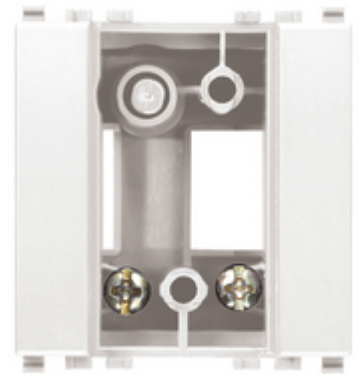

Shared components: Adaptor for orientable support white

00805

Wiring devices / Traditional wiring devices / Shared components / Mounting frames

Adaptor for orientable support white

Adaptor for orientable supports flush mounting, white - 2 modules

3 - Active

5 NR

3D

- **Class group:** Domestic switching devices
- **Class:** Accessories/spare parts for movement sensor

- **Type of accessory/spare part:** Other
- **Colour:** White

- 96. Electrotechnical expert ([download](#))

8007352442641
1 NR
6x5.4x5.3 [cm]
26.8 [g]

8007352442658
5 NR
17.2x13.1x6 [cm]
192.8 [g]

Vimar