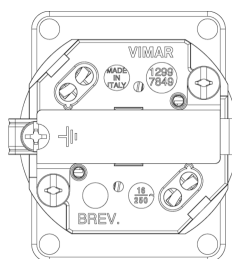

Plugs&sockets accessories: Universal outlet insert ivory

01299

Portable installation / Plugs and socket outlets / Plugs&sockets accessories / Panel socket outlets

Universal outlet insert ivory

Insert of 2P+E 16 A 250 V~ SICURY socket outlet, universal, for 2P 2,5 A Europlugs, for 2P and 2P+E 10 A and 16 A Italian standard plugs, for 2P+E 16 A German standard plugs , and for 2P 15 A 125 V~ American standard plugs with non-polarized flat blades, ivory. Earth connection is not realized with 2P+E 16 A 250 V~ French standard plug

2 - Will be discontinued

20 NR

3D

- **Class group:** Domestic switching devices
- **Class:** Coupler with protective contact
- **Model:** Other
- **Material:** Plastic
- **Material quality:** Thermoplastic
- **Halogen free:** Yes
- **Degree of protection (IP):** IP20
- **Insert direction:** Straight

- **Connection system:** Screwed terminal
- **Suitable for protective contact pin:** Yes
- **Colour:** White
- **RAL-number:** 0
- **Number of poles:** 2
- **Nominal voltage:** 250 V
- **Nominal current:** 16 A

• 00. CE Marking - EU

• 99. WEEE Directive ([download](#))

8007352036727
1 NR
3.8x4.9x4 [cm]
43.8 [g]

8007352007055
20 NR
24.4x13.9x8.4 [cm]
955.07 [g]

8007352642232
200 NR
47.5x27x29 [cm]
10,060 [g]

Vimar