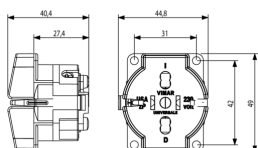

Plugs&sockets accessories: Universal outlet insert ivory

01299

Portable installation / Plugs and socket outlets / Plugs&sockets accessories / Panel socket outlets

Universal outlet insert ivory

Insert of 2P+E 16 A 250 V~ SICURY socket outlet, universal, for 2P 2,5 A Europlugs, for 2P and 2P+E 10 A and 16 A Italian standard plugs, for 2P+E 16 A German standard plugs , and for 2P 15 A 125 V~ American standard plugs with non-polarized flat blades, ivory. Earth connection is not realized with 2P+E 16 A 250 V~ French standard plug

2 - Will be discontinued

20 NR

3D

- **Class group:** Domestic switching devices
- **Class:** Coupler with protective contact
- **Model:** Other
- **Material:** Plastic
- **Material quality:** Thermoplastic
- **Halogen free:** Yes
- **Degree of protection (IP):** IP20
- **Insert direction:** Straight

- **Connection system:** Screwed terminal
- **Suitable for protective contact pin:** Yes
- **Colour:** White
- **RAL-number:** 0
- **Number of poles:** 2
- **Nominal voltage:** 250 V
- **Nominal current:** 16 A

• 00. CE Marking - EU

• 99. WEEE Directive ([download](#))

8007352036727
1 NR
3.8x4.9x4 [cm]
43.8 [g]

8007352007055
20 NR
24.4x13.9x8.4 [cm]
955.07 [g]

8007352642232
200 NR
47.5x27x29 [cm]
10,060 [g]

Vimar