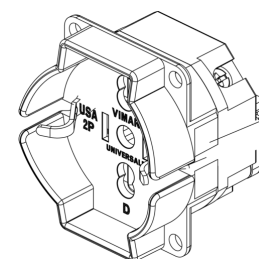

Plugs&sockets accessories: Universal outlet insert ivory

01299

Portable installation / Plugs and socket outlets / Plugs&sockets accessories / Panel socket outlets

Universal outlet insert ivory

Insert of 2P+E 16 A 250 V~ SICURY socket outlet, universal, for 2P 2,5 A Europlugs, for 2P and 2P+E 10 A and 16 A Italian standard plugs, for 2P+E 16 A German standard plugs , and for 2P 15 A 125 V~ American standard plugs with non-polarized flat blades, ivory. Earth connection is not realized with 2P+E 16 A 250 V~ French standard plug

2 - Will be discontinued

20 NR

3D

- **Class group:** Domestic switching devices
- **Class:** Coupler with protective contact
- **Model:** Other
- **Material:** Plastic
- **Material quality:** Thermoplastic
- **Halogen free:** Yes
- **Degree of protection (IP):** IP20
- **Insert direction:** Straight

- **Connection system:** Screwed terminal
- **Suitable for protective contact pin:** Yes
- **Colour:** White
- **RAL-number:** 0
- **Number of poles:** 2
- **Nominal voltage:** 250 V
- **Nominal current:** 16 A

• 00. CE Marking - EU

• 99. WEEE Directive ([download](#))

8007352036727
1 NR
3.8x4.9x4 [cm]
43.8 [g]

8007352007055
20 NR
24.4x13.9x8.4 [cm]
955.07 [g]

8007352642232
200 NR
47.5x27x29 [cm]
10,060 [g]

Vimar