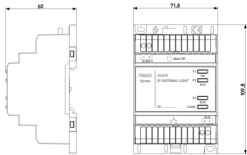

- FW_GatewayLight-DomoticaBy-me_REL-01.17.003_20240402.zip

- System synchronisation and delivery
- Integration with video door entry system
- Energy control
- Climate control
- Lights and roller shutters configuration
- System setup

3D

- **Class group:** Installation bus systems
- **Class:** System interface/media gateway for bus system
- **Bus system KNX:** No
- **Bus system KNX-RF (Radio Frequent):** No
- **Bus system radio frequent:** No
- **Bus system LON:** No
- **Bus system Powernet:** No
- **Other bus systems:** Other
- **Radio frequent bidirectional:** No
- **Model:** Ethernet interface
- **Mounting method:** DRA (DIN-rail adapter)

- **Width in number of modular spacings:** 4
- **Demounting protection:** No
- **With LED indication:** Yes
- **Updateable:** Yes
- **Protocol:** TCP/IP
- **Provider dependent:** No
- **Visualization:** No
- **Web-Server:** Yes
- **Radio interface:** No
- **IR interface:** No
- **Degree of protection (IP):** IP40

00. CE Marking - EU
37. Marking - Morocco
43. UKCA mark - Great Britain

92. RoHS UAE
99. WEEE Directive ([download](#))