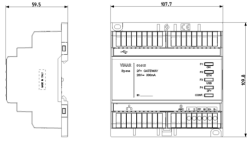

3D

- **Class group:** Installation bus systems
- **Class:** System interface/media gateway for bus system
- **Bus system KNX:** Yes
- **Bus system KNX-RF (Radio Frequent):** No
- **Bus system radio frequent:** No
- **Bus system LON:** No
- **Bus system Powernet:** No
- **Other bus systems:** Other
- **Radio frequent bidirectional:** No
- **Model:** Ethernet interface
- **Mounting method:** DRA (DIN-rail adapter)

- **Width in number of modular spacings:** 6
- **Demounting protection:** No
- **With LED indication:** Yes
- **Updateable:** Yes
- **Protocol:** Other
- **Provider dependent:** No
- **Visualization:** Yes
- **Web-Server:** Yes
- **Radio interface:** No
- **IR interface:** No
- **Degree of protection (IP):** IP20

00. CE Marking - EU
37. Marking - Morocco
43. UKCA mark - Great Britain

92. RoHS UAE
99. WEEE Directive ([download](#))