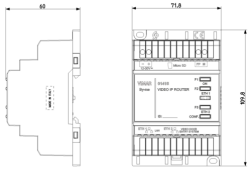

3D

- **Class group:** Communication technique
- **Class:** Accessories/spare parts for door communication
- **Suitable for:** Indoor station

- **Mounting method:** Other
- **Material:** Plastic
- **Colour:** Grey

00. CE Marking - EU
19. NOM - Mexico
37. Marking - Morocco
43. UKCA mark - Great Britain

46. UK PSTI compliance ([download](#))
92. RoHS UAE
99. WEEE Directive ([download](#))