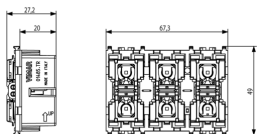

Tropicalized 6-button control 3M

6-button home automation device, tropicalised, RGB LED location in darkness with brightness control, to be completed with interchangeable 1- or 2-module Eikon, Arké or Plana half-buttons - 3 modules

3 - Active

1 NR

- [By-me automation-fw Compatibility (206 kb)](#)
- [Universal home automation controls](#)