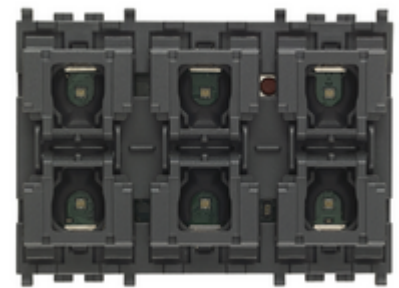

Shared components: Tropicalized 6-button control 3M

01485.TR

Smart systems&products / By-me Plus / Shared components / Devices

Tropicalized 6-button control 3M

6-button home automation device, tropicalised, RGB LED location in darkness with brightness control, to be completed with interchangeable 1- or 2-module Eikon, Arké or Plana half-buttons - 3 modules

3 - Active

1 NR

- [By-me automation-fw Compatibility (206 kb)](#)
- [Universal home automation controls](#)

3D