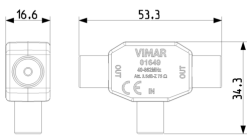

Adaptors: TV 3,5dBxØ9,5 multi-adaptor

01649

Portable installation / Plugs and socket outlets / Adaptors / Residential adaptors

TV 3,5dBxØ9,5 multi-adaptor

Coaxial inductive multiway TV adaptor - Z 75 ohm, attenuation 3,5 dB - Ø 9,5 IEC plug, Ø 9,5 IEC socket outlet (2 outputs)

3 - Active

25 NR

3D

- **Class group:** Data and telecommunication
- **Class:** Coax coupler
- **Construction type:** T-piece
- **Model:** Plug/bus

- **Type of connector:** Other
- **Impedance:** 75 Ohm
- **Type of fastening:** Other

- 00. CE Marking - EU
- 10. EAC Eurasian Customs Union
- 37. Marking - Morocco

- 43. UKCA mark - Great Britain
- 99. WEEE Directive ([download](#))

8007352032958
1 NR
8.4x9x1.6 [cm]
27.7 [g]

8007352032965
25 NR
13.9x11.9x7.4 [cm]
748 [g]