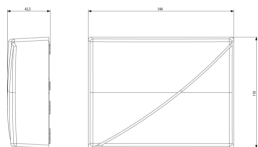

## Surface mounting components: By-alarm - Tearproof surface box

**01714**

Safety / By-alarm Plus / Surface mounting components / Non-modular components

### By-alarm - Tearproof surface box

Tear-proof box for expansion modules for inputs, outputs and By-alarm isolator / repeater, tamper against tearing off, surface mounting

2 - Will be discontinued

1 NR

3D