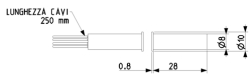

3 - Active

1 NR

3D

- **Class group:** Alarm installations, emergency call and signalling
- **Class:** Opening detector for danger detection system

- **Colour:** Other

- 00. CE Marking - EU
- 21. IMQ-SICUREZZA - Italy
- 37. Marking - Morocco

- 43. UKCA mark - Great Britain
- 99. WEEE Directive ([download](#))

8 007352135048

8007352135048
1 NR
32x0.8x0.8 [cm]
11.65 [g]

8 007352134201

8007352134201
10 NR
12.3x9.6x5.1 [cm]
149.87 [g]

Vimar