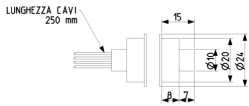

3 - Active

1 NR