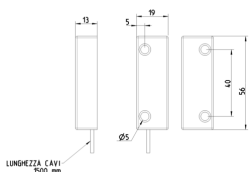

3 - Active

1 NR