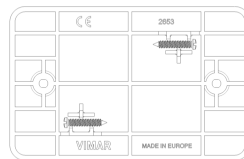

Connector block boxes: Cover for 3M-flush mounting boxes white

02653

System infrastructure / Enclosures and control units / Connector block boxes
/ Flush mounting

Cover for 3M-flush mounting boxes white

Rectangular cover with screws for 3-module mounting boxes, urea resin, white. Fixing centres at 83,5 mm

3 - Active

50 NR

3D

- **Class group:** Connection material (electrotechnical)
- **Class:** Cover for box/housing for built-in mounting in the wall/ceiling
- **Diameter:** 0 mm
- **Length:** 74,00 mm
- **For box-/housing length:** 59,00 mm
- **Width:** 116,00 mm
- **For box-/housing width:** 96 mm
- **Depth:** 3,00 mm

- **Shape:** Rectangular
- **Type of fastening:** Cover for mounting with screws
- **Model:** Blind cover
- **Material:** Plastic
- **Halogen free:** Yes
- **Colour:** White
- **With screws:** Yes
- **Sealable:** No