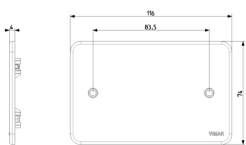

Connector block boxes: Cover for 3M-flush mounting boxes white

02653

System infrastructure / Enclosures and control units / Connector block boxes
/ Flush mounting

Cover for 3M-flush mounting boxes white

Rectangular cover with screws for 3-module mounting boxes, urea resin, white. Fixing centres at 83,5 mm

3 - Active

50 NR

3D

- **Class group:** Connection material (electrotechnical)
- **Class:** Cover for box/housing for built-in mounting in the wall/ceiling
- **Diameter:** 0 mm
- **Length:** 74,00 mm
- **For box-/housing length:** 59,00 mm
- **Width:** 116,00 mm
- **For box-/housing width:** 96 mm
- **Depth:** 3,00 mm