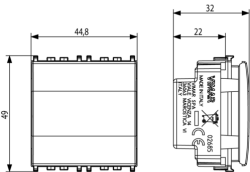

3D

- **Class group:** Domestic switching devices
- **Class:** Illumination insert for domestic switching devices
- **Application:** Other
- **Lamp type:** LED

- **With light source:** No
- **Colour light source:** White
- **Lamp holder:** Plug-in end socket

00. CE Marking - EU
10. EAC Eurasian Customs Union
37. Marking - Morocco

43. UKCA mark - Great Britain
99. WEEE Directive ([download](#))