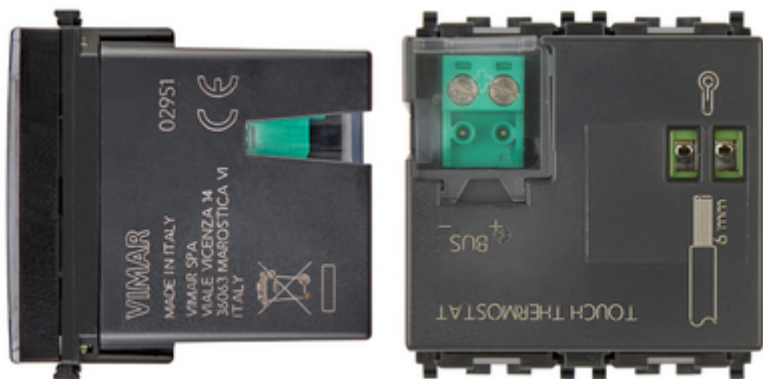

Shared components: Domotic touch-thermostat 2M black

02951

Smart systems&products / By-me Plus / Shared components / Devices

Domotic touch-thermostat 2M black

Touchscreen home automation system thermostat for ambient temperature control (heating and air-conditioning), 2 and 4 pipe system management, 3-speed and proportional fan-coil control, class I temperature control device (contribution 1%) in ON/OFF mode, class IV (contribution 2%) in PID mode, 1 input for flush-mounting or wired NTC temperature sensor, RGB LED backlighting, can be interfaced with actuator with proportional analogue outputs 01466 to make a class V modulating room thermostat (contribution 3%), to be completed with Eikon, Arké or Plana cover plates, black - 2 modules

3D

- **Class group:** Installation bus systems
- **Class:** Room temperature controller for bus system
- **Bus system KNX:** No
- **Bus system KNX-RF (Radio Frequent):** No
- **Bus system radio frequent:** No
- **Bus system LON:** No
- **Bus system Powernet:** No
- **Other bus systems:** Other
- **Radio frequent bidirectional:** No
- **Assembly arrangement:** Basic element
- **Mounting method:** Flush-mounted
- **With local operation:** Yes
- **With anti-theft/dismantling protection:** No
- **With LED indication:** No

- **With display:** Yes
- **Material:** Plastic
- **Material quality:** Other
- **Surface finishing:** Glossy
- **Colour:** Black
- **RAL-number (similar):** 9004
- **Transparent:** No
- **Manual set point setting:** Yes
- **Presence button:** No
- **Parallel-service possible:** No
- **Degree of protection (IP):** IP40
- **With bus connection:** Yes
- **Class of the temperature control:** V