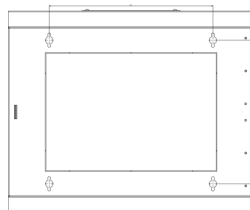

Surface mounting components: Wall mount cabinet - 9u

03209.3

System infrastructure / Netsafe structured wiring / Surface mounting components / Carpentry

Wall mount cabinet - 9u

Wall mount cabinet for 19 in patch panels of up to 9 rack units, RAL 7035.

Dimensions 600x420x501 mm

2 - Will be discontinued

1 NR

3D

- **Class group:** Cabinet enclosures
- **Class:** Network/server enclosure
- **Type of profile rail:** L-shaped
- **Number of doors:** 1
- **Type of ventilation:** None
- **Width:** 412 mm
- **Height:** 489 mm
- **Depth:** 600,00 mm
- **Modular spacing:** 482.6 mm (19 inch)
- **Number of height units:** 9
- **With roof plate:** Yes
- **With earthing:** Yes