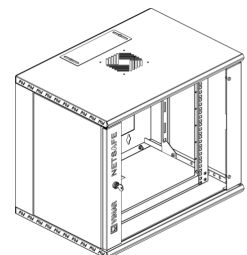

Surface mounting components: Wall mount cabinet - 9u

03209.3

System infrastructure / Netsafe structured wiring / Surface mounting components / Carpentry

Wall mount cabinet - 9u

Wall mount cabinet for 19 in patch panels of up to 9 rack units, RAL 7035.

Dimensions 600x420x501 mm

2 - Will be discontinued

1 NR

3D

- **Class group:** Cabinet enclosures
- **Class:** Network/server enclosure
- **Type of profile rail:** L-shaped
- **Number of doors:** 1
- **Type of ventilation:** None
- **Width:** 412 mm
- **Height:** 489 mm
- **Depth:** 600,00 mm
- **Modular spacing:** 482.6 mm (19 inch)
- **Number of height units:** 9
- **With roof plate:** Yes
- **With earthing:** Yes

- **With front door:** Yes
- **With rear door:** No
- **With sidewall:** Yes
- **With base:** No
- **Material:** Other
- **Surface finishing:** Lacquered
- **Colour:** Grey
- **Model:** With swing frame
- **RAL-number:** 0
- **Demountable:** Yes
- **Degree of protection (IP):** IP20