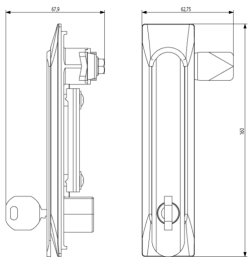

Surface mounting components: Cabinet spare handle + 2 keys

03259.3

System infrastructure / Netsafe structured wiring / Surface mounting components / Carpentry

Cabinet spare handle + 2 keys

Metal spare part handle with 2 keys, for 03224.3, 03242.3, 03243.3 and 03245.3 floor mount cabinets

3 - Active

1 NR

3D

- **Class group:** Energy distribution systems
- **Class:** Lock system for enclosure/cabinet
- **Type of handle:** Rotary lever
- **Toggle:** Yes
- **Padlock locking:** No
- **Espagnolette locking (3-point locking):** No
- **Type of closure:** Cylinder

8 007352276581

8007352276581
1 NR
6.3x16x6.8 [cm]
200 [g]

8 007352295650

8007352295650
10 NR
28.4x18.4x9.5 [cm]
2,278 [g]

Vimar