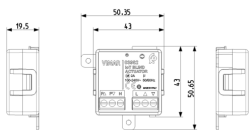

- Light multilanguage instructions sheet (810 kb)
- (462 kb)
- Foglio istruzioni (398 kb)
- Notices techniques (398 kb)
- Hoja de instrucciones (397 kb)
- Instructions sheet (393 kb)
- Φύλλο οδηγιών (532 kb)
- Anwendungshinweise (397 kb)
- Manuale app View Wireless (15556 kb)
- Manuel appli View Wireless (37703 kb)
- Manual app View Wireless (37528 kb)
- Manual View Wireless app (37579 kb)
- Εγχειρίδιο τεχνικού εγκατάστασης (37781 kb)
- Installationsanleitung View Wireless (37508 kb)

- Creating-the-system
- Customisations
- Operation-in-Zigbee-mode
- Bluetooth-wifi-gateway

3D