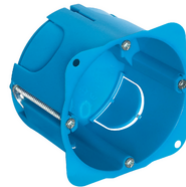

## MASCOT: 1P 10AX 1-way switch ivory

**06200**

Wiring devices / Traditional wiring devices / MASCOT / Devices

### 1P 10AX 1-way switch ivory

1P 10 AX 250 V~ 1-way switch, wide button, ivory

2 - Will be discontinued

20 NR

V71001 - Flush mounting box ø 60mm light blue

V71001.AU - Flush mounting box ø 60mm light black

V71701 - Round flush-mount box f/hollow wall blue

- **Class group:** Domestic switching devices
- **Class:** Installation switch
- **Wiring system:** Off switch 1-pole
- **Method of operation:** Rocker/button
- **Assembly arrangement:** Other
- **Number of modules (module system):** 2
- **Push button switch:** Yes
- **Number of rockers:** 1
- **Mounting method:** Flush-mounted
- **Type of fastening:** Mounting with claw
- **With mounting plate:** No
- **Material:** Plastic
- **Material quality:** Thermoplastic
- **Halogen free:** Yes
- **Surface protection:** Untreated
- **Surface finishing:** Matt
- **Colour:** Beige
- **RAL-number (similar):** 9001
- **Label space/information surface:** Yes
- **Illumination:** No
- **Function lighting:** Other
- **Type of lighting:** Other
- **Suitable for degree of protection (IP):** IP40
- **Nominal voltage:** 250 V
- **Rated current:** 10,00 A
- **Feedback-signal contact:** No
- **Connection type:** Screwed terminal
- **Washing machine switch:** No
- **Device width:** 80,00 mm
- **Device height:** 80,00 mm
- **Device depth:** 36,00 mm