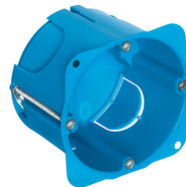

## MASCOT: 1P 10AX 2-way switch+P17/11outlet white

**06690.B**

Wiring devices / Traditional wiring devices / MASCOT / Devices

### 1P 10AX 2-way switch+P17/11outlet white

1P 10 AX 250 V~ 2-way switch + 2P+E 16 A 250 V~ SICURY Bpresa socket outlet, Italian standard P17/11, white

2 - Will be discontinued

20 NR

V71001 - Flush mounting box ø 60mm light blue

V71001.AU - Flush mounting box ø 60mm light black

V71701 - Round flush-mount box f/hollow wall blue

- **Class group:** Domestic switching devices
- **Class:** Combination switch/wall socket outlet
- **Type of switch:** Two-way switch
- **Type of socket outlet:** Other
- **Number of socket outlets:** 1
- **Method of operation:** Rocker/button
- **Mounting direction:** Horizontal and vertical
- **Type of fastening:** Mounting with claw
- **With lighting:** No
- **Mounting method:** Flush-mounted
- **Material:** Plastic
- **Material quality:** Thermoplastic
- **Halogen free:** Yes
- **Surface protection:** Untreated

- **Surface finishing:** Matt
- **Colour:** White
- **RAL-number (similar):** 9003
- **Transparent:** No
- **Suitable for degree of protection (IP):** IP20
- **Nominal voltage:** 250 V
- **Nominal current socket outlet:** 16 A
- **Rated current:** 16 A
- **Over voltage protection:** No
- **Fault current protection:** No
- **Device width:** 80,00 mm
- **Device height:** 80,00 mm
- **Device depth:** 36 mm