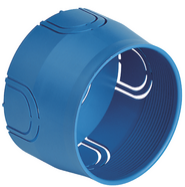

MASCOT: 1P 10AX 2-way switch+P17/11outlet ivory

06690

Wiring devices / Traditional wiring devices / MASCOT / Devices

1P 10AX 2-way switch+P17/11outlet ivory

1P 10 AX 250 V~ 2-way switch + 2P+E 16 A 250 V~ SICURY Bpresa socket outlet, Italian standard P17/11, ivory

2 - Will be discontinued

20 NR

V71001 - Flush mounting box ø 60mm light blue

V71001.AU - Flush mounting box ø 60mm light black

V71701 - Round flush-mount box f/hollow wall blue

- **Class group:** Domestic switching devices
- **Class:** Combination switch/wall socket outlet
- **Type of switch:** Two-way switch
- **Type of socket outlet:** Other
- **Number of socket outlets:** 1
- **Method of operation:** Rocker/button
- **Mounting direction:** Horizontal and vertical
- **Type of fastening:** Mounting with claw
- **With lighting:** No
- **Mounting method:** Flush-mounted
- **Material:** Plastic
- **Material quality:** Thermoplastic
- **Halogen free:** Yes
- **Surface protection:** Untreated

- **Surface finishing:** Matt
- **Colour:** White
- **RAL-number (similar):** 9001
- **Transparent:** No
- **Suitable for degree of protection (IP):** IP20
- **Nominal voltage:** 250 V
- **Nominal current socket outlet:** 16 A
- **Rated current:** 16 A
- **Over voltage protection:** No
- **Fault current protection:** No
- **Device width:** 80,00 mm
- **Device height:** 80,00 mm
- **Device depth:** 36 mm