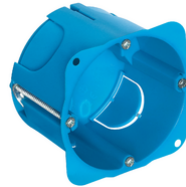

MASCOT: 1P 10AX 2-way switch+P17/11outlet ivory

06690

Wiring devices / Traditional wiring devices / MASCOT / Devices

1P 10AX 2-way switch+P17/11outlet ivory

1P 10 AX 250 V~ 2-way switch + 2P+E 16 A 250 V~ SICURY Bpresa socket outlet, Italian standard P17/11, ivory

2 - Will be discontinued

20 NR

V71001 - Flush mounting box ø 60mm light blue

V71001.AU - Flush mounting box ø 60mm light black

V71701 - Round flush-mount box f/hollow wall blue

- **Class group:** Domestic switching devices
- **Class:** Combination switch/wall socket outlet
- **Type of switch:** Two-way switch
- **Type of socket outlet:** Other
- **Number of socket outlets:** 1
- **Method of operation:** Rocker/button
- **Mounting direction:** Horizontal and vertical
- **Type of fastening:** Mounting with claw
- **With lighting:** No
- **Mounting method:** Flush-mounted
- **Material:** Plastic
- **Material quality:** Thermoplastic
- **Halogen free:** Yes
- **Surface protection:** Untreated

- **Surface finishing:** Matt
- **Colour:** White
- **RAL-number (similar):** 9001
- **Transparent:** No
- **Suitable for degree of protection (IP):** IP20
- **Nominal voltage:** 250 V
- **Nominal current socket outlet:** 16 A
- **Rated current:** 16 A
- **Over voltage protection:** No
- **Fault current protection:** No
- **Device width:** 80,00 mm
- **Device height:** 80,00 mm
- **Device depth:** 36 mm