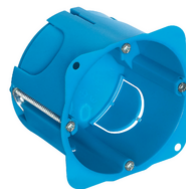

MASCOT: 1P 10AX 1-way switch+P30 outlet ivory

06696

Wiring devices / Traditional wiring devices / MASCOT / Devices

1P 10AX 1-way switch+P30 outlet ivory

1P 10 AX 250 V~ 1-way switch + 2P+E 16 A 250 V~ SICURY socket outlet, Italian standard P30 (lateral and central earth contacts), ivory

2 - Will be discontinued

20 NR

V71001 - Flush mounting box ø 60mm light blue

V71001.AU - Flush mounting box ø 60mm light black

V71701 - Round flush-mount box f/hollow wall blue

- **Class group:** Domestic switching devices
- **Class:** Combination switch/wall socket outlet
- **Type of switch:** Off switch
- **Type of socket outlet:** Other
- **Number of socket outlets:** 1
- **Method of operation:** Rocker/button
- **Mounting direction:** Horizontal and vertical
- **Type of fastening:** Mounting with claw
- **With lighting:** No
- **Mounting method:** Flush-mounted
- **Material:** Plastic
- **Material quality:** Thermoplastic
- **Halogen free:** Yes
- **Surface protection:** Untreated

- **Surface finishing:** Matt
- **Colour:** White
- **RAL-number (similar):** 9001
- **Transparent:** No
- **Suitable for degree of protection (IP):** IP20
- **Nominal voltage:** 250 V
- **Nominal current socket outlet:** 16 A
- **Rated current:** 16 A
- **Over voltage protection:** No
- **Fault current protection:** No
- **Device width:** 80,00 mm
- **Device height:** 80,00 mm
- **Device depth:** 36 mm