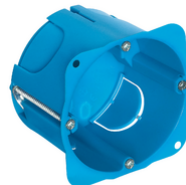

MASCOT: 1P 10AX 2-way switch+P30 outlet white

06697.B

Wiring devices / Traditional wiring devices / MASCOT / Devices

1P 10AX 2-way switch+P30 outlet white

1P 10 AX 250 V~ 2-way switch + 2P+E 16 A 250 V~ SICURY socket outlet, Italian standard P30 (lateral and central earth contacts), white

2 - Will be discontinued

20 NR

V71001 - Flush mounting box ø 60mm light blue

V71001.AU - Flush mounting box ø 60mm light black

V71701 - Round flush-mount box f/hollow wall blue

- **Class group:** Domestic switching devices
- **Class:** Combination switch/wall socket outlet
- **Type of switch:** Two-way switch
- **Type of socket outlet:** Other
- **Number of socket outlets:** 1
- **Method of operation:** Rocker/button
- **Mounting direction:** Horizontal and vertical
- **Type of fastening:** Mounting with claw
- **With lighting:** No
- **Mounting method:** Flush-mounted
- **Material:** Plastic
- **Material quality:** Thermoplastic
- **Halogen free:** Yes
- **Surface protection:** Untreated

- **Surface finishing:** Matt
- **Colour:** White
- **RAL-number (similar):** 9003
- **Transparent:** No
- **Suitable for degree of protection (IP):** IP20
- **Nominal voltage:** 250 V
- **Nominal current socket outlet:** 16 A
- **Rated current:** 16 A
- **Over voltage protection:** No
- **Fault current protection:** No
- **Device width:** 80,00 mm
- **Device height:** 80,00 mm
- **Device depth:** 36 mm