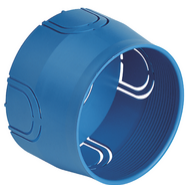

MASCOT: 1P 10AX 2-way switch+P30 outlet white

06697.B

Wiring devices / Traditional wiring devices / MASCOT / Devices

1P 10AX 2-way switch+P30 outlet white

1P 10 AX 250 V~ 2-way switch + 2P+E 16 A 250 V~ SICURY socket outlet, Italian standard P30 (lateral and central earth contacts), white

2 - Will be discontinued

20 NR

V71001 - Flush mounting box ø 60mm light blue

V71001.AU - Flush mounting box ø 60mm light black

V71701 - Round flush-mount box f/hollow wall blue

- **Class group:** Domestic switching devices
- **Class:** Combination switch/wall socket outlet
- **Type of switch:** Two-way switch
- **Type of socket outlet:** Other
- **Number of socket outlets:** 1
- **Method of operation:** Rocker/button
- **Mounting direction:** Horizontal and vertical
- **Type of fastening:** Mounting with claw
- **With lighting:** No
- **Mounting method:** Flush-mounted
- **Material:** Plastic
- **Material quality:** Thermoplastic
- **Halogen free:** Yes
- **Surface protection:** Untreated

- **Surface finishing:** Matt
- **Colour:** White
- **RAL-number (similar):** 9003
- **Transparent:** No
- **Suitable for degree of protection (IP):** IP20
- **Nominal voltage:** 250 V
- **Nominal current socket outlet:** 16 A
- **Rated current:** 16 A
- **Over voltage protection:** No
- **Fault current protection:** No
- **Device width:** 80,00 mm
- **Device height:** 80,00 mm
- **Device depth:** 36 mm