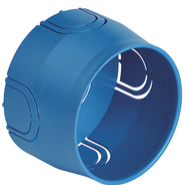

## MASCOT: 1P 10AX 2-way switch+P30 outlet ivory

**06697**

Wiring devices / Traditional wiring devices / MASCOT / Devices

### 1P 10AX 2-way switch+P30 outlet ivory

1P 10 AX 250 V~ 2-way switch + 2P+E 16 A 250 V~ SICURY socket outlet, Italian standard P30 (lateral and central earth contacts), ivory

2 - Will be discontinued

20 NR

V71001 - Flush mounting box ø 60mm light blue

V71001.AU - Flush mounting box ø 60mm light black

V71701 - Round flush-mount box f/hollow wall blue

- **Class group:** Domestic switching devices
- **Class:** Combination switch/wall socket outlet
- **Type of switch:** Two-way switch
- **Type of socket outlet:** Other
- **Number of socket outlets:** 1
- **Method of operation:** Rocker/button
- **Mounting direction:** Horizontal and vertical
- **Type of fastening:** Mounting with claw
- **With lighting:** No
- **Mounting method:** Flush-mounted
- **Material:** Plastic
- **Material quality:** Thermoplastic
- **Halogen free:** Yes
- **Surface protection:** Untreated

- **Surface finishing:** Matt
- **Colour:** White
- **RAL-number (similar):** 9001
- **Transparent:** No
- **Suitable for degree of protection (IP):** IP20
- **Nominal voltage:** 250 V
- **Nominal current socket outlet:** 16 A
- **Rated current:** 16 A
- **Over voltage protection:** No
- **Fault current protection:** No
- **Device width:** 80,00 mm
- **Device height:** 80,00 mm
- **Device depth:** 36 mm