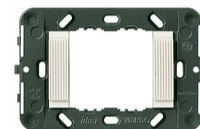

3 - Active

500 NR

08531 - Frame 3M +screws

08531.S - Frame 3specialM +screws

08532 - Frame 4M +screws

08532.S - Frame 4specialM +screws

08533 - Frame 5M +screws

08533.S - Frame 5specialM +screws

14620 - Frame 14M +screws

14621 - Frame 21M +screws

16713 - Frame 3M +screws

16714 - Frame 4M +screws

16715 - Frame 5M +screws

16716 - Frame 6M +screws

16718 - Frame 12M +screws

16719 - Frame 18M +screws

16722 - Frame 2M grooved front grey

16722.B - Frame 2M grooved front white

16722.L - Frame 2M smooth front grey

16722.L.B - Frame 2M smooth front white

16723 - Frame 3M Arké idea+screws grey

16723.B - Frame 3M Arké idea+screws white

16813.Q - IP55 frame 3M grey

16813.Q.B - IP55 frame 3M white

19507 - Frame for RF device grey

19507.B - Frame for RF device white

19612 - Frame 2centralM +screws

19613 - Frame 3M +screws

19614 - Frame 4M +screws