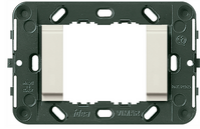

14620 - Frame 14M +screws

14621 - Frame 21M +screws

16713 - Frame 3M +screws

16714 - Frame 4M +screws

16715 - Frame 5M +screws

16716 - Frame 6M +screws

16718 - Frame 12M +screws

16719 - Frame 18M +screws

16722 - Frame 2M grooved front grey

16722.B - Frame 2M grooved front white

16722.L - Frame 2M smooth front grey

16722.L.B - Frame 2M smooth front white

16723 - Frame 3M Arké idea+screws grey

16723.B - Frame 3M Arké idea+screws white