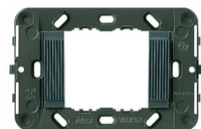

14620 - Frame 14M +screws

14621 - Frame 21M +screws

16713 - Frame 3M +screws

16714 - Frame 4M +screws

16715 - Frame 5M +screws

16716 - Frame 6M +screws

16718 - Frame 12M +screws

16719 - Frame 18M +screws

16722 - Frame 2M grooved front grey

16722.B - Frame 2M grooved front white

16722.L - Frame 2M smooth front grey

16722.L.B - Frame 2M smooth front white

16723 - Frame 3M Arké idea+screws grey

16723.B - Frame 3M Arké idea+screws white

16813.Q - IP55 frame 3M grey

16813.Q.B - IP55 frame 3M white

19507 - Frame for RF device grey

19507.B - Frame for RF device white

19612 - Frame 2centralM +screws

19613 - Frame 3M +screws

19614 - Frame 4M +screws