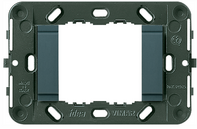

14620 - Frame 14M +screws

14621 - Frame 21M +screws

16713 - Frame 3M +screws

16714 - Frame 4M +screws

16715 - Frame 5M +screws

16716 - Frame 6M +screws

16718 - Frame 12M +screws

16719 - Frame 18M +screws

16722 - Frame 2M grooved front grey

16722.B - Frame 2M grooved front white

16722.L - Frame 2M smooth front grey

16722.L.B - Frame 2M smooth front white

16723 - Frame 3M Arké idea+screws grey

16723.B - Frame 3M Arké idea+screws white

16813.Q - IP55 frame 3M grey

16813.Q.B - IP55 frame 3M white

19507 - Frame for RF device grey

19507.B - Frame for RF device white

19612 - Frame 2centralM +screws

19613 - Frame 3M +screws

19614 - Frame 4M +screws