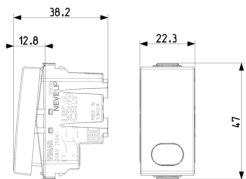

NEVE UP: 2P 20AX 1-way switch white

09016.G

Wiring devices / Traditional wiring devices / NEVE UP / Devices

2P 20AX 1-way switch white

3 - Active

50 NR

3D

- **Class group:** Domestic switching devices
- **Class:** Installation switch
- **Wiring system:** 2-pole switch
- **Method of operation:** Rocker/button
- **Assembly arrangement:** Modular device for domestic switching devices
- **Number of modules (module system):** 1
- **Push button switch:** No
- **Number of rockers:** 1
- **Mounting method:** Flush-mounted
- **Type of fastening:** Engage (snap)
- **With mounting plate:** No
- **Material:** Plastic
- **Material quality:** Thermoplastic
- **Halogen free:** Yes
- **Anti-bacterial treatment:** No
- **Surface protection:** Untreated
- **Surface finishing:** Glossy
- **Colour:** White
- **RAL-number (similar):** 9003
- **Label space/information surface:** No

- **Illumination:** Optional
- **Function lighting:** Control and orientation
- **Type of lighting:** LED exchangeable
- **Suitable for degree of protection (IP):** IP40
- **Impact strength:** Other
- **Nominal voltage:** 250 V
- **Rated current:** 20,00 A
- **Switching current for fluorescent lamps:** 20
- **Feedback-signal contact:** No
- **Connection type:** Screwed terminal
- **Heating switch:** No
- **Washing machine switch:** No
- **Device width:** 22,30 mm
- **Device height:** 47,00 mm
- **Device depth:** 38,20 mm
- **Built-in depth:** 25,40 mm
- **Compatible with Apple HomeKit:** No
- **Compatible with Google Assistant:** No
- **Compatible with Amazon Alexa:** No
- **IFTTT support available:** No

8007352712553
1 NR
4.1x2.8x5.3 [cm]
33.39 [g]

8007352712560
50 NR
21.4x11.6x14.2 [cm]
1,679.5 [g]

8007352712577
500 NR
57.5x22.5x30 [cm]
17,295 [g]