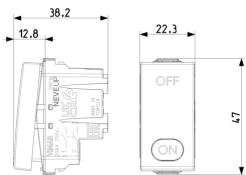

NEVE UP: 2P 20AX 1-way switch white

09016

Wiring devices / Traditional wiring devices / NEVE UP / Devices

2P 20AX 1-way switch white

3 - Active

50 NR

3D

- **Class group:** Domestic switching devices
- **Class:** Installation switch
- **Wiring system:** 2-pole switch
- **Method of operation:** Rocker/button
- **Assembly arrangement:** Modular device for domestic switching devices
- **Number of modules (module system):** 1
- **Push button switch:** No
- **Number of rockers:** 1
- **Mounting method:** Flush-mounted
- **Type of fastening:** Engage (snap)
- **With mounting plate:** No
- **Material:** Plastic
- **Material quality:** Thermoplastic
- **Halogen free:** Yes
- **Anti-bacterial treatment:** No
- **Surface protection:** Untreated
- **Surface finishing:** Glossy
- **Colour:** White
- **RAL-number (similar):** 9003
- **Label space/information surface:** No
- **Illumination:** Optional
- **Function lighting:** Control and orientation
- **Type of lighting:** LED exchangeable
- **Suitable for degree of protection (IP):** IP40
- **Impact strength:** Other
- **Nominal voltage:** 250 V
- **Rated current:** 20,00 A
- **Switching current for fluorescent lamps:** 20
- **Feedback-signal contact:** No
- **Connection type:** Screwed terminal
- **Heating switch:** No
- **Washing machine switch:** No
- **Device width:** 22,30 mm
- **Device height:** 47,00 mm
- **Device depth:** 38,20 mm
- **Built-in depth:** 25,40 mm
- **Compatible with Apple HomeKit:** No
- **Compatible with Google Assistant:** No
- **Compatible with Amazon Alexa:** No
- **IFTTT support available:** No

8007352711693
1 NR
4.1x2.8x5.3 [cm]
33.39 [g]

8007352711709
50 NR
21.4x11.6x14.2 [cm]
1,679.5 [g]

8007352711716
500 NR
57.5x22.5x30 [cm]
17,295 [g]